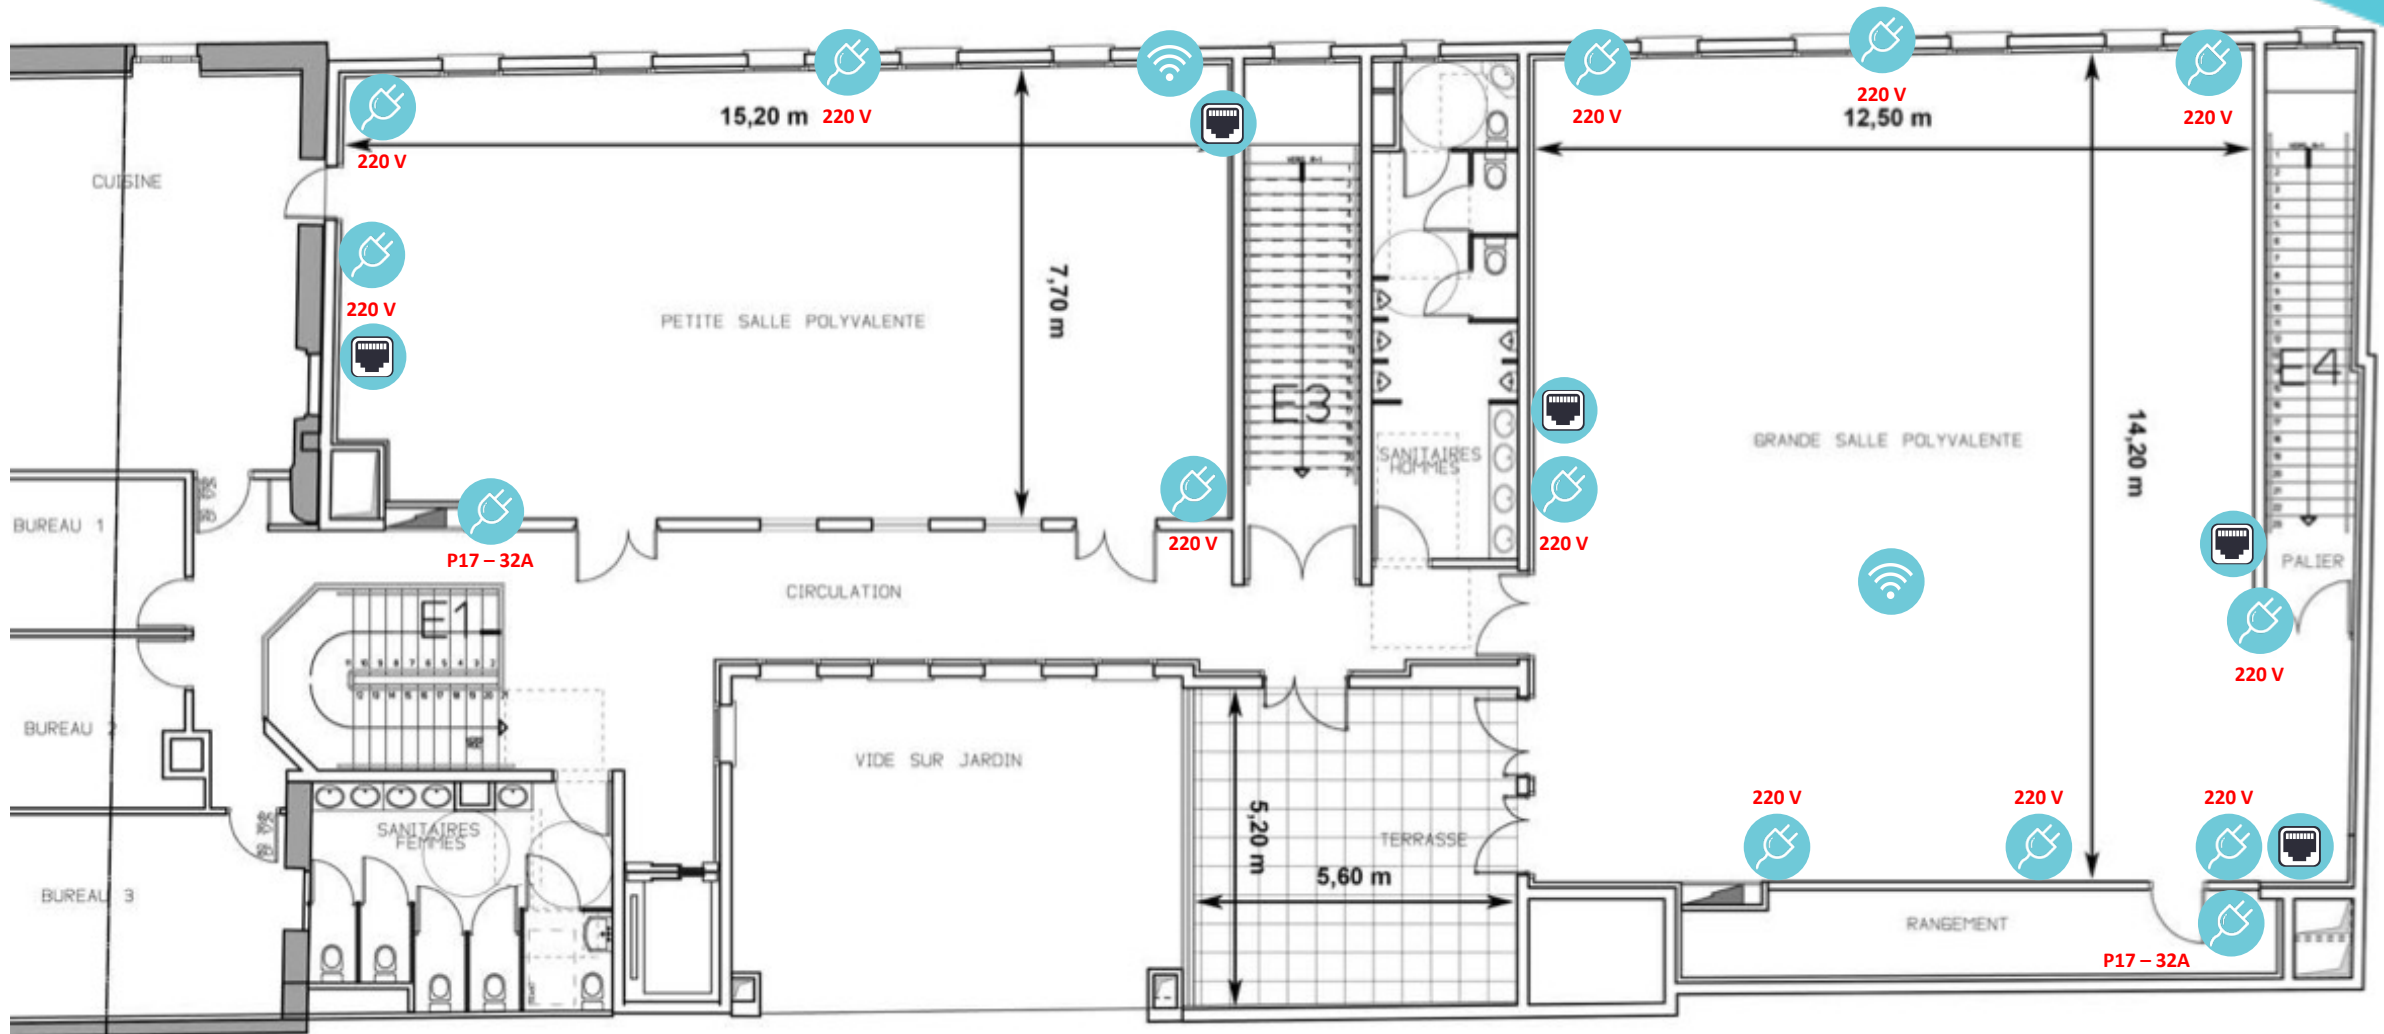

Network specifications

REZ-DE-CHAUSSEE ech:1/100'

PREMIER ETAGE ech:1/100'