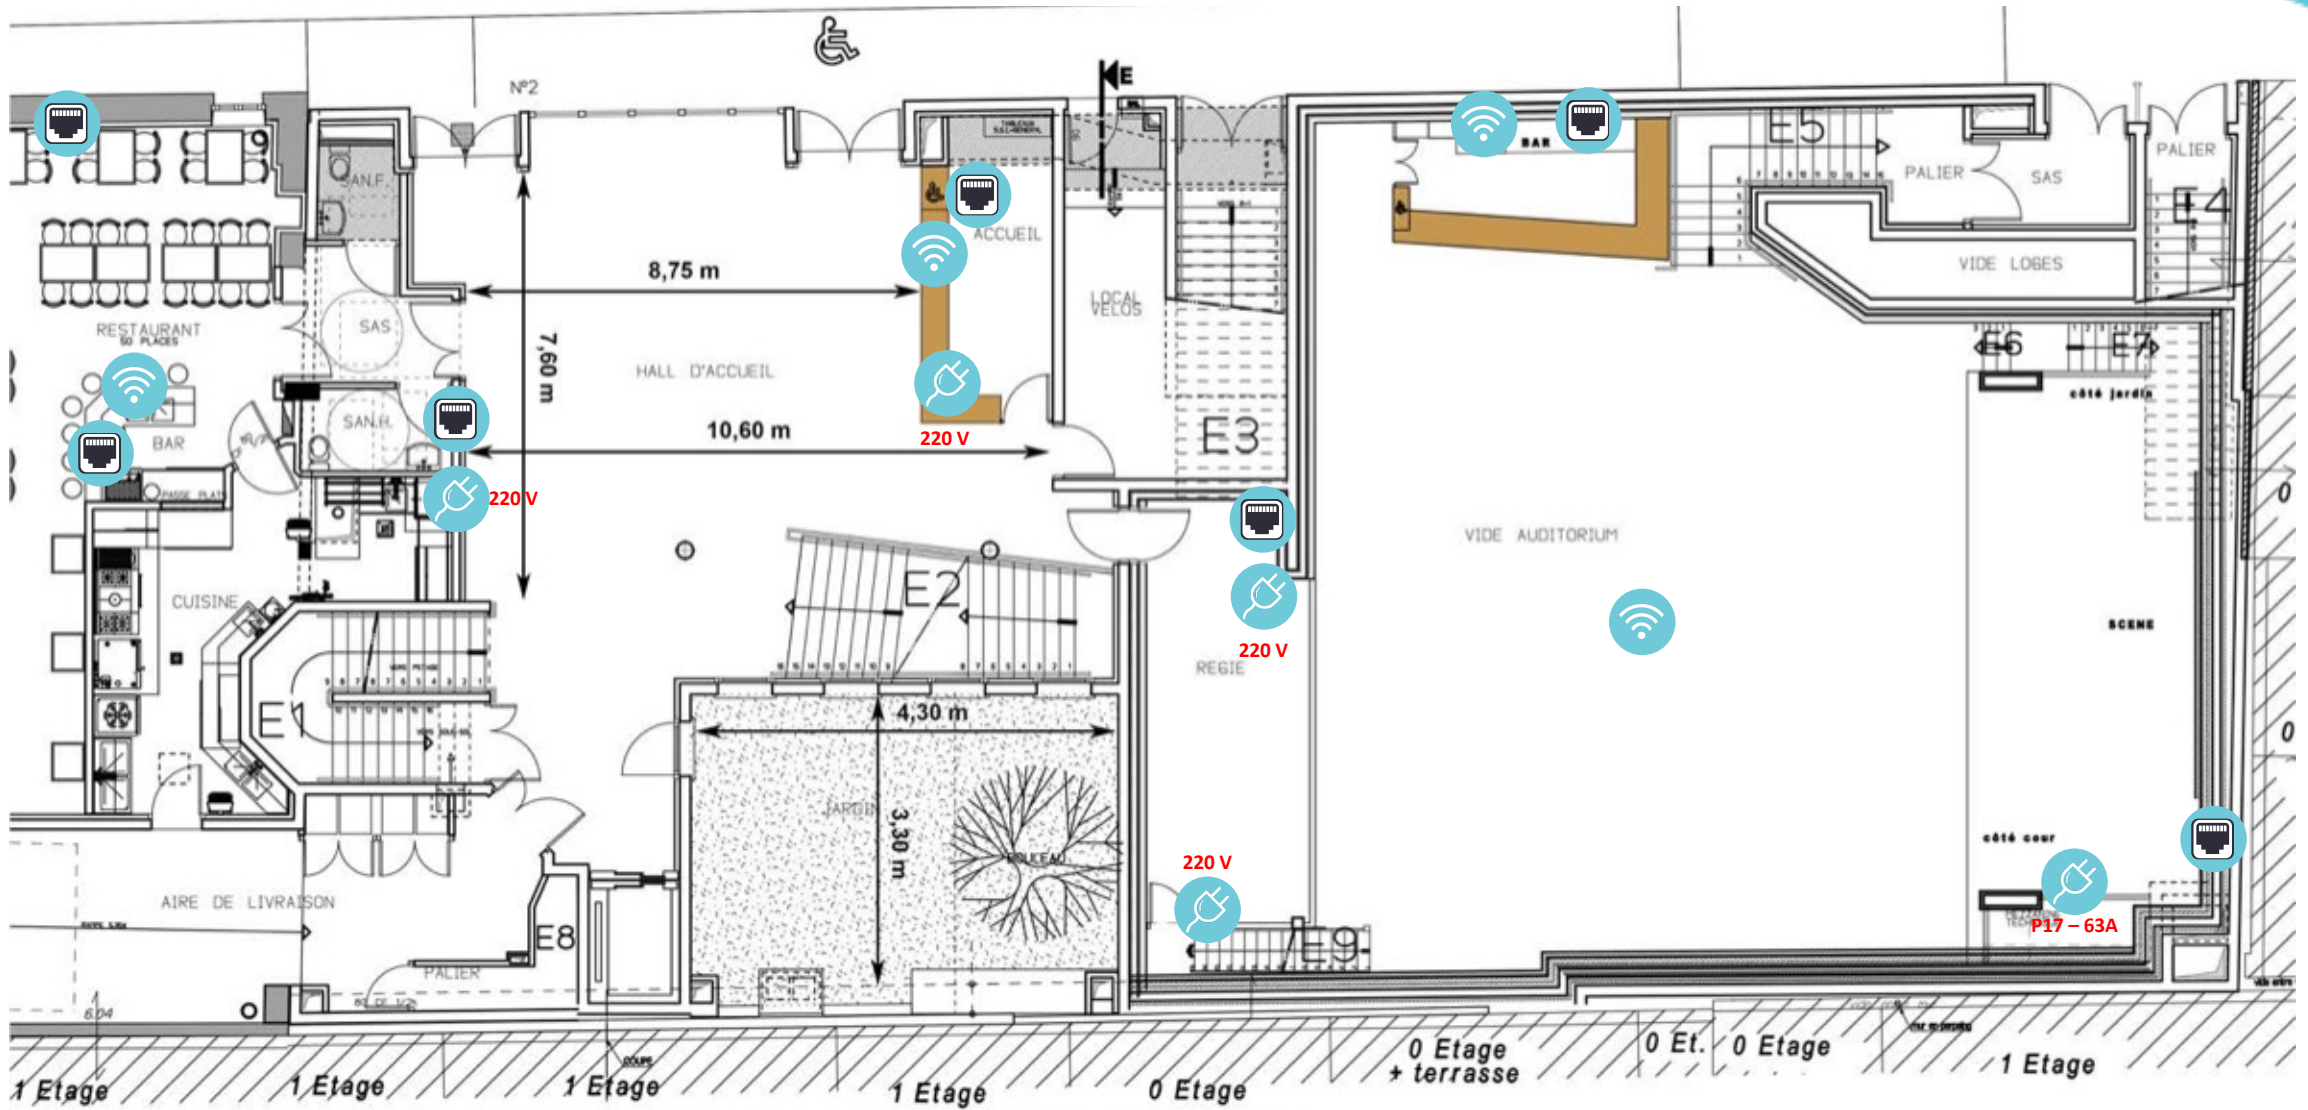

Network specifications

REZ-DE-CHAUSSEE ech:1/100'

PREMIER ETAGE ech:1/100'