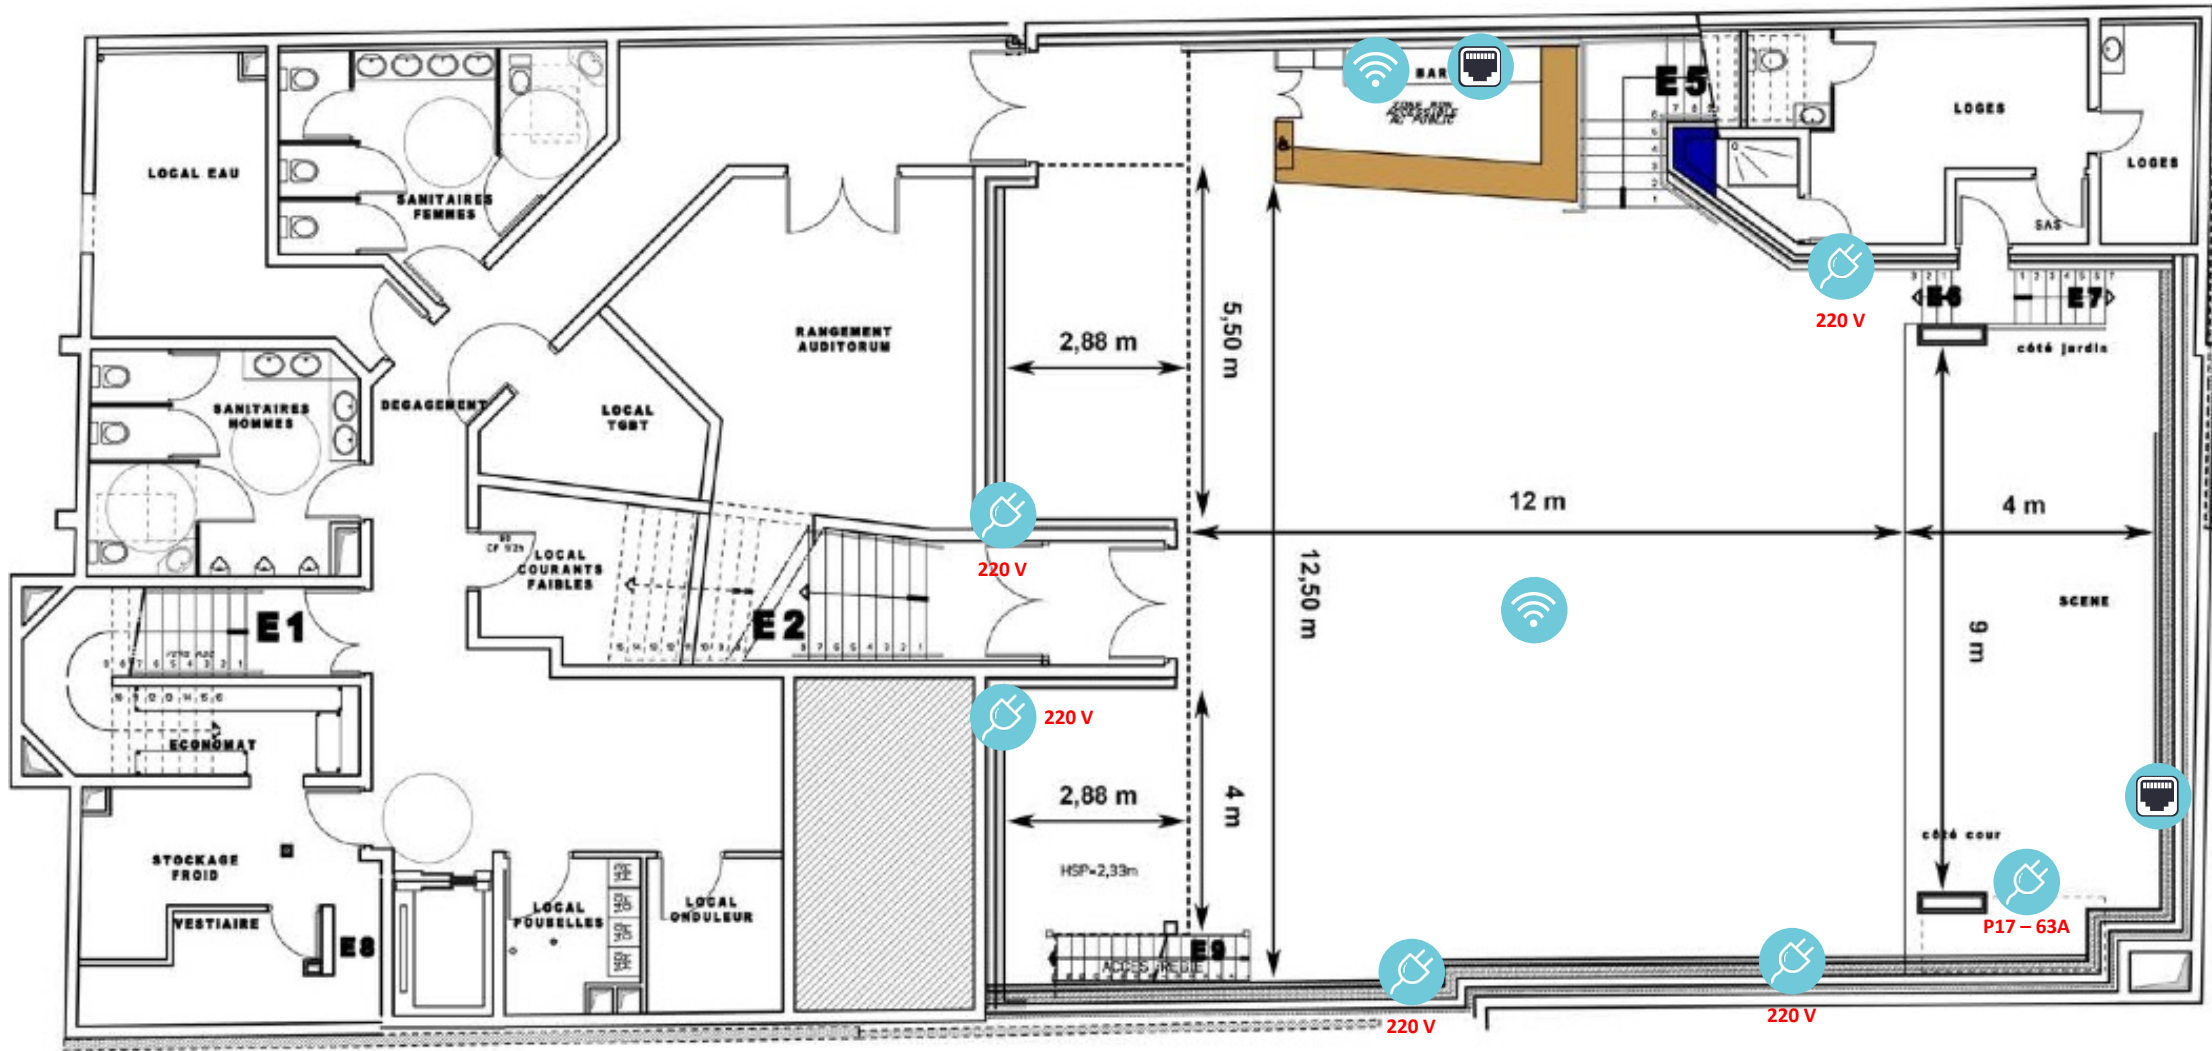

Network specifications

REZ-DE-CHAUSSEE ech:1/100'

PREMIER ETAGE ech:1/100'