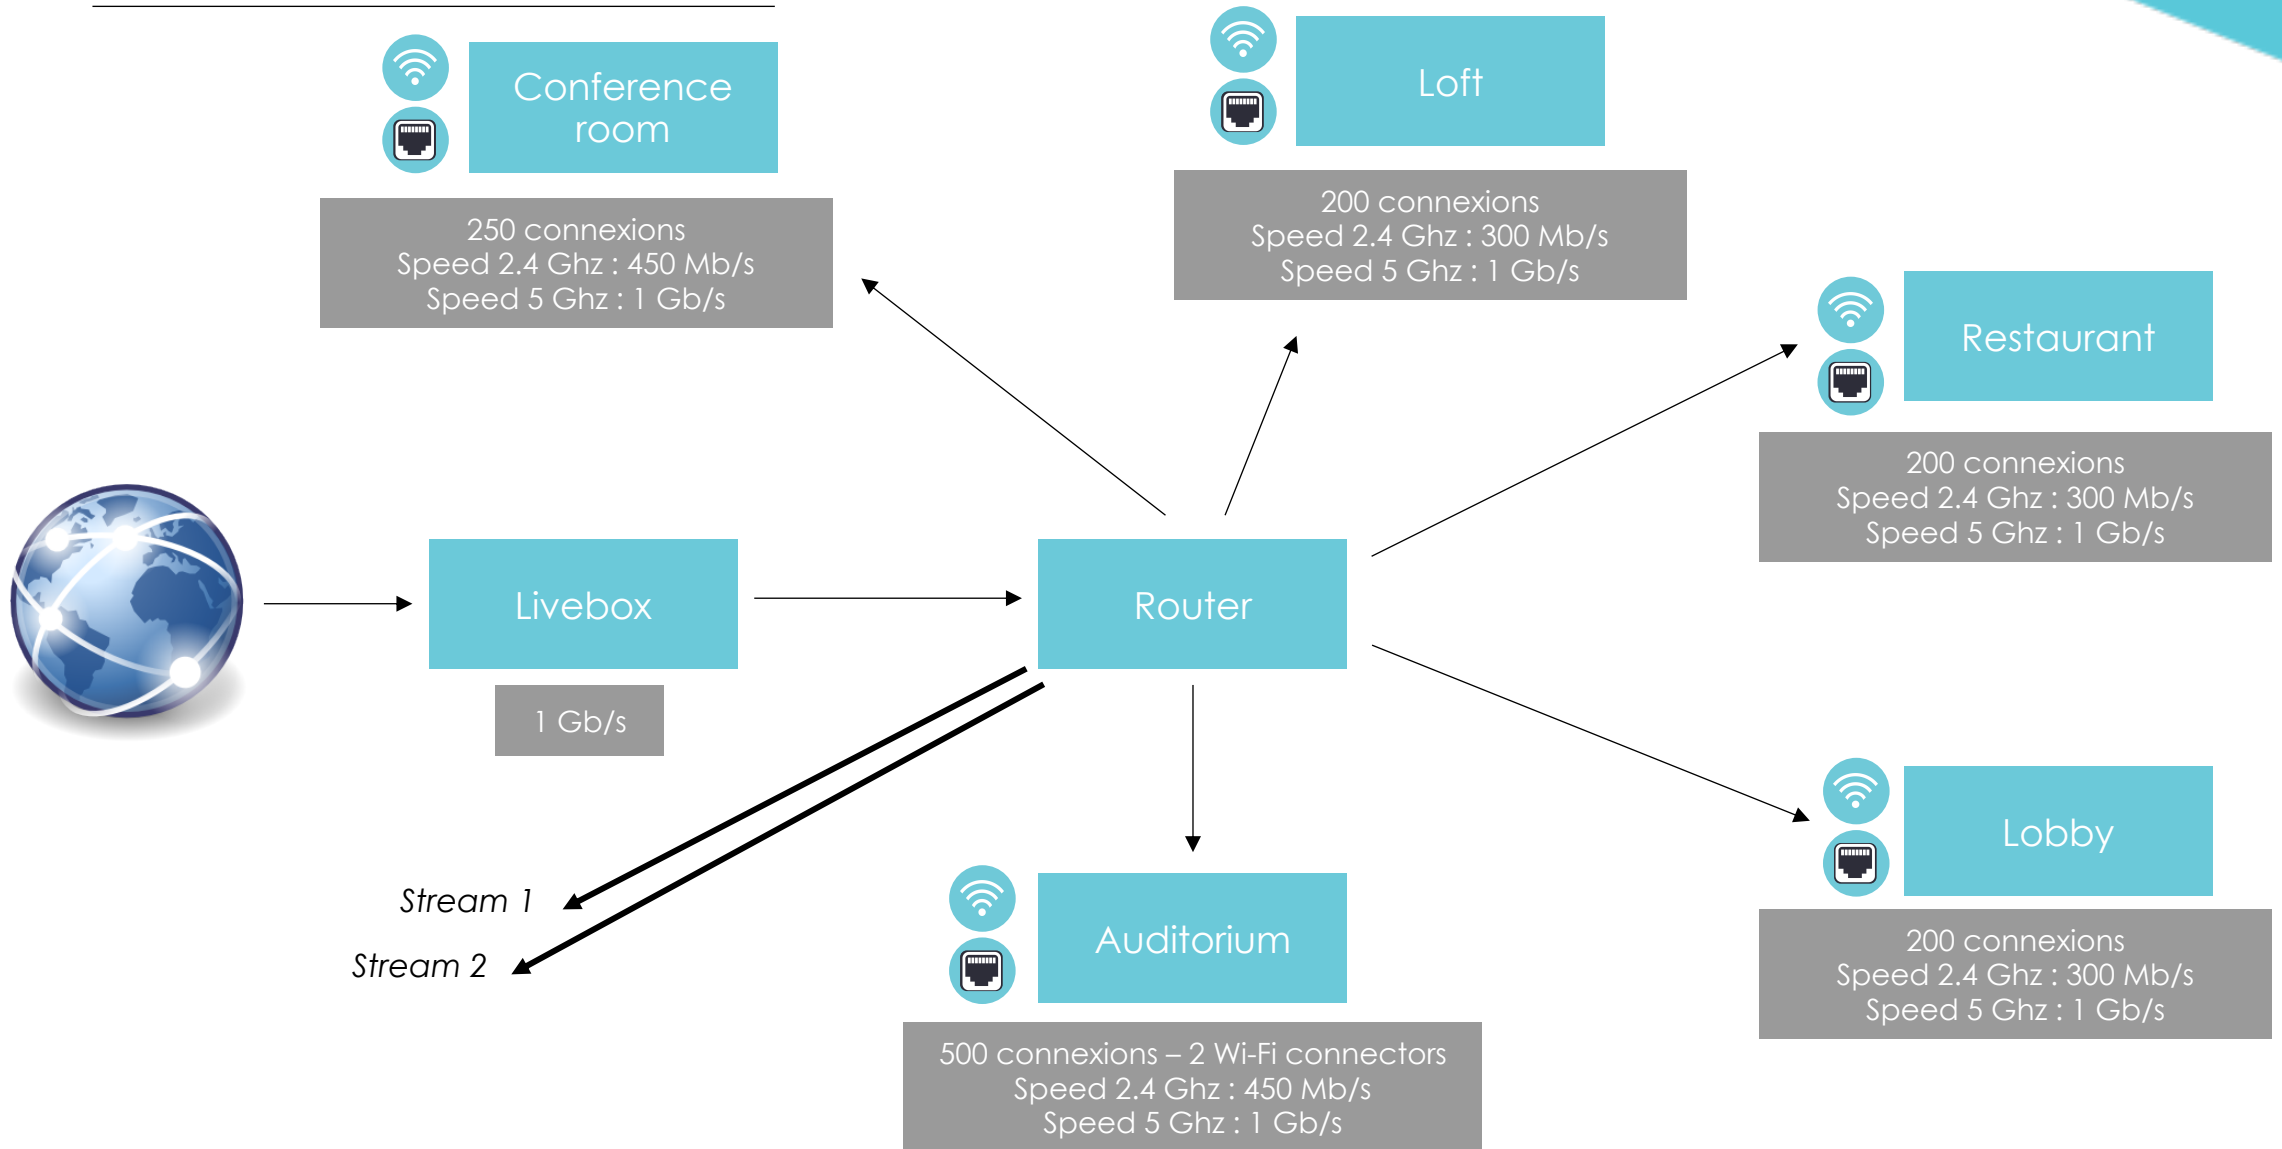

Network specifications

REZ-DE-CHAUSSEE ech:1/100'

PREMIER ETAGE ech:1/100'